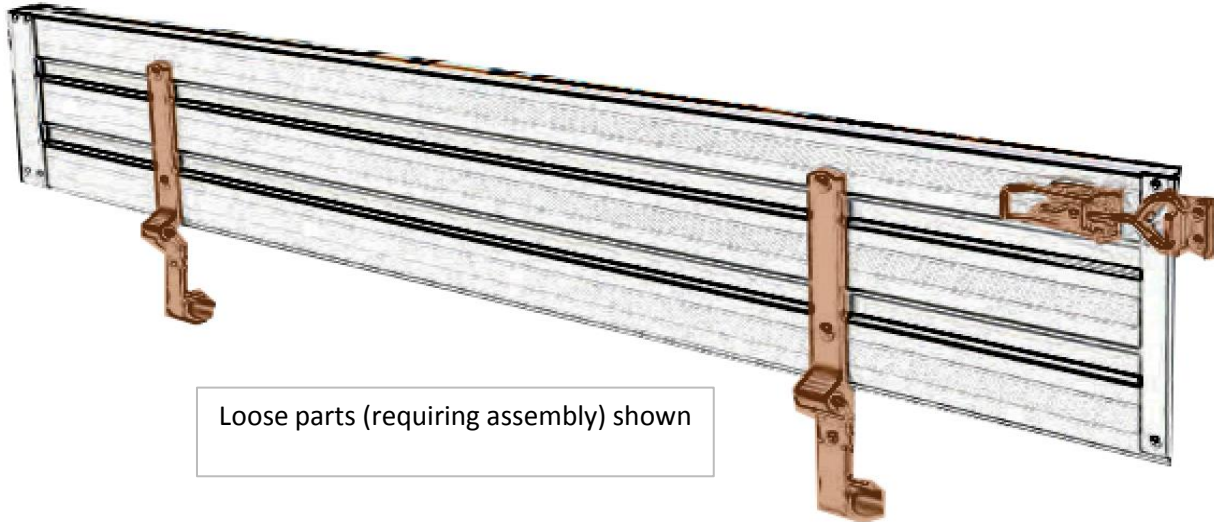

FLEXIGLASS FLAT PACK TRAY SPARES LIST

STANDARD TRAY SPARES - ISSA0

STANDARD TRAY SPARES

No.	Description
Deck only kits	
FPTDCK03	Tray deck 1875x1860
FPTDCK05	Tray deck 2135x1860
FPTDCK07	Tray deck 2390x1860
FPTDCK08	Tray deck 2520x1860
Std Sideboard spares kits	
KITSB03L	Std 03 Sideboard LH
KITSB03R	Std 03 Sideboard RH
KITSB05L	Std 05 Sideboard LH
KITSB05R	Std 05 Sideboard RH
KITSB07L	Std 07 Sideboard LH
KITSB07R	Std 07 Sideboard RH
KITSB08L	Std 08 Sideboard LH
KITSB08R	Std 08 Sideboard RH
Headboard spares kits	
FPTHBRD	Headboard and loop kit std tray
Tailgate spares kits	
FPTTAILG	Tailgate Complete - Kit BOM
Rope Rails	
RAIL1700	6' Rope Rail
RAIL1950	7' Rope Rail
RAIL2200	8' Rope Rail
RAIL2330	8'6" Rope Rail OR RAIL700
Individual spares	
BKT410	Bracket Fuel Filler Tie Rope
CAP140	Cap Side Coaming End Short L/H
CAP150	Cap Side Coaming End Short R/H
CAP220	Cap Tie Rope
CARD100	Card Warranty

Loose parts (requiring assembly) shown

		Std SB Kits: KITSB-							
		03L	03R	05L	05R	07L	07R	08L	08R
Description	Assembled / Loose	Qty	Qty	Qty	Qty	Qty	Qty	Qty	Qty
Bush Hinge Nylon	Assembled	2	2	3	3	3	3	3	3
Cap Sideboard End Left	Assembled	1		1		1		1	
Cap Sideboard End Right	Assembled		1		1		1		1
Cap End Dropside Rear Slam LH	Assembled	1		1		1		1	
Cap End Dropside Rear Slam RH	Assembled		1		1		1		1
Hinge S/Board Lower Left A	Loose	1		2		2		2	
Hinge S/Board Lower L W/H B	Loose	1		1		1		1	
Hinge S/Board Lower RT C	Loose		1		2		2		2
Hinge S/Board Lower RT W/H D	Loose		1		1		1		1
Hinge Upper Long	Loose	2	2	3	3	3	3	3	3
Latch Over Centre Complete	Loose	1	1	1	1	1	1	1	1
Sideboard Anodised 2326mm	Assembled					1	1		
Sideboard Anodised 2584mm	Assembled							1	1
Sideboard Anodised 1815mm	Assembled	1	1						
Sideboard Anodised 2070mm	Assembled			1	1				