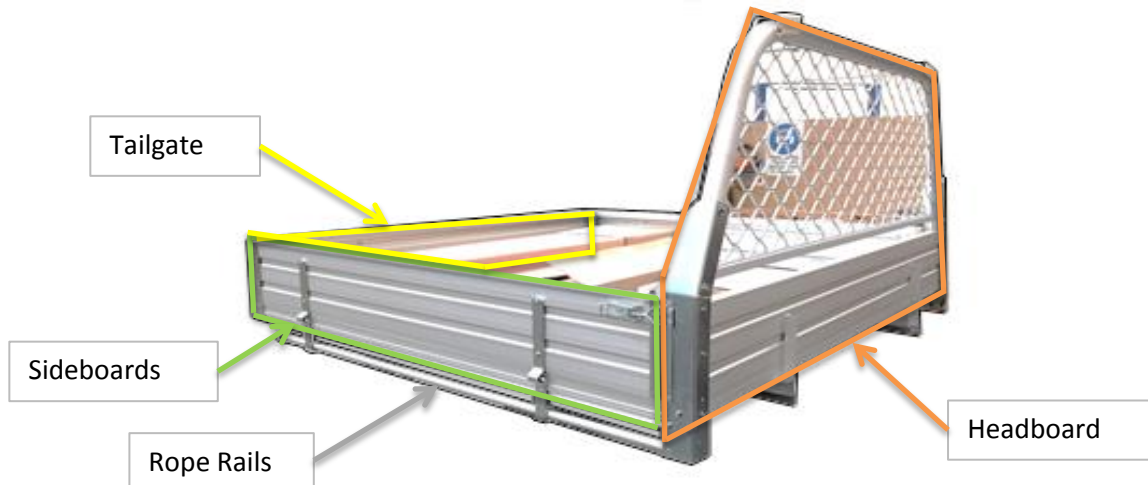

FLEXIGLASS FLAT PACK TRAY SPARES LIST

STANDARD TRAY SPARES - ISSA0

STANDARD TRAY SPARES

No.	Description
Deck only kits	
FPTDCK03	Tray deck 1875x1860
FPTDCK05	Tray deck 2135x1860
FPTDCK07	Tray deck 2390x1860
FPTDCK08	Tray deck 2520x1860
Std Sideboard spares kits	
KITSB03L	Std 03 Sideboard LH
KITSB03R	Std 03 Sideboard RH
KITSB05L	Std 05 Sideboard LH
KITSB05R	Std 05 Sideboard RH
KITSB07L	Std 07 Sideboard LH
KITSB07R	Std 07 Sideboard RH
KITSB08L	Std 08 Sideboard LH
KITSB08R	Std 08 Sideboard RH
Headboard spares kits	
FPTHBRD	Headboard and loop kit std tray
Tailgate spares kits	
FPTTAILG	Tailgate Complete - Kit BOM
Rope Rails	
RAIL1700	6' Rope Rail
RAIL1950	7' Rope Rail
RAIL2200	8' Rope Rail
RAIL2330	8'6" Rope Rail OR RAIL700
Individual spares	
BKT410	Bracket Fuel Filler Tie Rope
CAP140	Cap Side Coaming End Short L/H
CAP150	Cap Side Coaming End Short R/H
CAP220	Cap Tie Rope
CARD100	Card Warranty

Loose parts (requiring assembly) shown

		Std SB Kits: KITSB-							
		03L	03R	05L	05R	07L	07R	08L	08R
Description	Assembled / Loose	Qty	Qty	Qty	Qty	Qty	Qty	Qty	Qty
Bush Hinge Nylon	Assembled	2	2	3	3	3	3	3	3
Cap Sideboard End Left	Assembled	1		1		1		1	
Cap Sideboard End Right	Assembled		1		1		1		1
Cap End Dropside Rear Slam LH	Assembled	1		1		1		1	
Cap End Dropside Rear Slam RH	Assembled		1		1		1		1
Hinge S/Board Lower Left A	Loose	1		2		2		2	
Hinge S/Board Lower L W/H B	Loose	1		1		1		1	
Hinge S/Board Lower RT C	Loose		1		2		2		2
Hinge S/Board Lower RT W/H D	Loose		1		1		1		1
Hinge Upper Long	Loose	2	2	3	3	3	3	3	3
Latch Over Centre Complete	Loose	1	1	1	1	1	1	1	1
Sideboard Anodised 2326mm	Assembled					1	1		
Sideboard Anodised 2584mm	Assembled							1	1
Sideboard Anodised 1815mm	Assembled	1	1						
Sideboard Anodised 2070mm	Assembled			1	1				