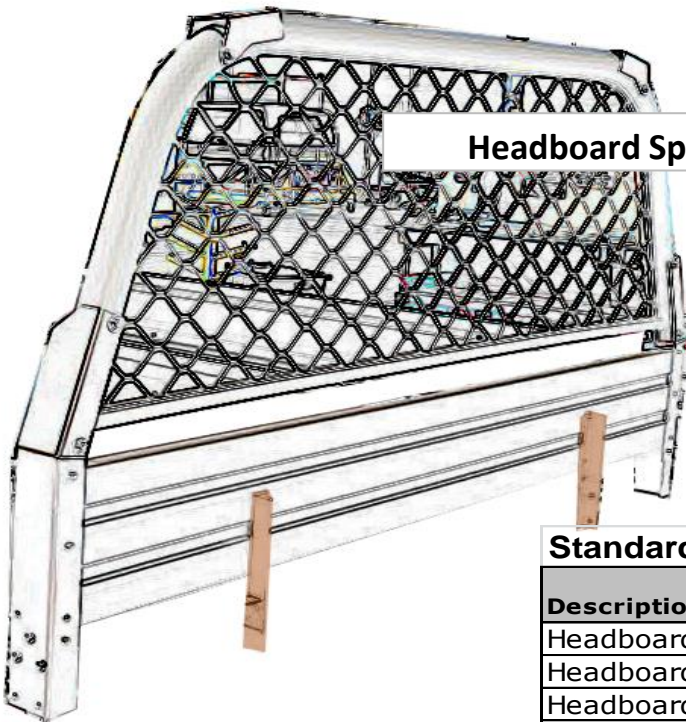

Headboard Spares kit - FPTHBRD

Standard Headboard - FPTHBRD		
Description	Assembled / Loose	Qty
Headboards Alloy	Assembled	1
Headboard upright angle LH	Assembled	1
Headboard upright angle RH	Assembled	1
Loop H/Board Alum 63mm cw Mesh	Assembled	1
Load Stop for 63mm Loops	Assembled	2
Bar H/Board Slam RH FPT	Loose	1
Bar H/Board Slam LH FPT	Loose	1
BRACE - Angle 30mm x 30mm	Loose	0.5